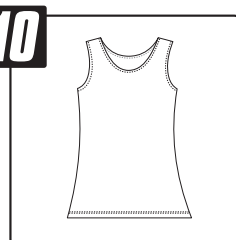

*This can be personalized with name and/or number on back.
 \$5.00 per name; \$2.00 per number*

ITEM

9

LADIES FITTED V-NECK TEE
(Design 4 only - Left Chest Print)

COLORS: Red, Black, White, & Yellow
 ADULT SIZES: S-XL- **\$11.00**
 XXL- **\$12.00**

ITEM

5

1/2 ZIP LONG SLEEVE FLEECE JACKET
(Embroidered Left Chest)

COLORS: Red & Black
 ADULT SIZES: S-XL - **\$24.00**
 XXL - **\$26.00**
 XXXL - **\$28.00**

ITEM

10

LADIES RIB STRETCH TANK TOP
(Design 4 only - Left Chest Print)