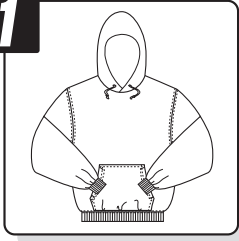

MARION BASEBALL 2012

ITEM

1

HOODED SWEATSHIRT
(Screen printed only)

9oz. 50/50 cotton/polyester
 COLORS: red, athletic gray, gold, black & white
 YOUTH SIZES: M(10-12) L(14-16)
\$20.00
 ADULT SIZES: S-XL - **\$20.00**
 XXL - **\$22.00**
 XXXL - **\$23.00**