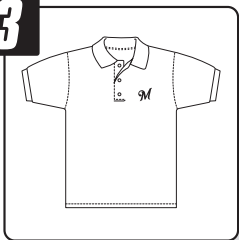

ITEM

2

HEAVYWEIGHT HOODED SWEATSHIRT
(Screen printed only)

11oz. 80/20 cotton/polyester heavyweight fleece
 COLORS: red, athletic gray, gold, black & white
 ADULT SIZES: S-XL - **\$26.00**
 XXL - **\$27.00**
 XXXL - **\$28.00**

*This can be personalized with name and/or number on back.
 \$5.00 per name; \$2.00 per number*

ITEM

7

LINED WIND HOODED PULLOVER
(Screen printed M upper left chest in Gold print)

COLORS: RED ONLY
 ADULT SIZES: S-XL- **\$39.00**
 XXL- **\$41.00**
 XXXL- **\$43.00**

ITEM

3

SILK TOUCH SPORT SHIRT
5oz. 65/35 poly/cotton pique knit
(Screen Printed M only)

COLORS: red, gold, black, & white
 LADIES SIZES: S-XL- **\$16.00**
 XXL- **\$17.00**
 ADULT SIZES: S-XL - **\$16.00**
 XXL - **\$17.00**
 XXXL - **\$19.00**