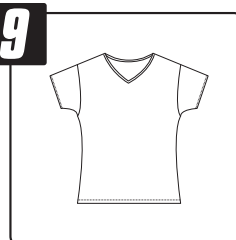

ITEM

8

SHORTS
(Screen printed M lower left leg)

COLORS: red, black, and gold
 WOMEN 5" inseam - S-XL- **\$12.00**
 XXL- **\$13.00**
 ADULT 9" inseam - S-XL- **\$13.00**
 XXL- **\$14.00**
 XXXL- **\$15.00**
 YOUTH 6" inseam - S-L- **\$11.00**

ITEM

4

TEE SHIRT
(Screen printed only)

6oz. 100% cotton
 COLORS: red, athletic gray, gold, black, & white
 YOUTH SIZES: S(6-8) M(10-12) L(14-16)
\$9.00
 ADULT SIZES: S-XL - **\$9.00**
 XXL - **\$11.00**
 XXXL - **\$11.00**

*This can be personalized with name and/or number on back.
 \$5.00 per name; \$2.00 per number*

ITEM

9

LADIES FITTED V-NECK TEE
(Design 4 only - Left Chest Print)

COLORS: Red, Black, White, & Yellow
 ADULT SIZES: S-XL- **\$11.00**
 XXL- **\$12.00**

ITEM

5

1/2 ZIP LONG SLEEVE FLEECE JACKET
(Embroidered Left Chest)

COLORS: Red & Black
 ADULT SIZES: S-XL - **\$24.00**
 XXL - **\$26.00**
 XXXL - **\$28.00**

ITEM

10

LADIES RIB STRETCH TANK TOP
(Design 4 only - Left Chest Print)