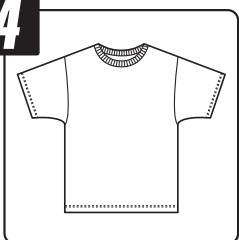

ITEM

3

SILK TOUCH SPORT SHIRT
5oz. 65/35 poly/cotton pique knit
(Screen Printed M only)

COLORS: red, gold, black, & white
 LADIES SIZES: S-XL- **\$16.00**
 XXL- **\$17.00**
 ADULT SIZES: S-XL - **\$16.00**
 XXL - **\$17.00**
 XXXL - **\$19.00**

ITEM

8

SHORTS
(Screen printed M lower left leg)

COLORS: red, black, and gold
 WOMEN 5" inseam - S-XL- **\$12.00**
 XXL- **\$13.00**
 ADULT 9" inseam - S-XL- **\$13.00**
 XXL- **\$14.00**
 XXXL- **\$15.00**
 YOUTH 6" inseam - S-L- **\$11.00**

ITEM

4

TEE SHIRT
(Screen printed only)

6oz. 100% cotton
 COLORS: red, athletic gray, gold, black, & white
 YOUTH SIZES: S(6-8) M(10-12) L(14-16)
\$9.00
 ADULT SIZES: S-XL - **\$9.00**
 XXL - **\$11.00**
 XXXL - **\$11.00**

ITEM

5

1/2 ZIP LONG SLEEVE FLEECE JACKET
(Embroidered Left Chest)

COLORS: Red & Black
 ADULT SIZES: S-XL - **\$24.00**
 XXL - **\$26.00**
 XXXL - **\$28.00**

ITEM

10

LADIES RIB STRETCH TANK TOP
(Design 4 only - Left Chest Print)