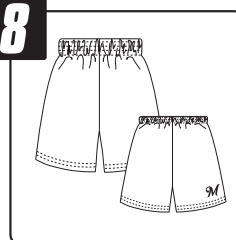

ITEM

3

SILK TOUCH SPORT SHIRT
5oz. 65/35 poly/cotton pique knit
(Screen Printed M only)

COLORS: red, gold, black, & white
 LADIES SIZES: S-XL- **\$16.00**
 XXL- **\$17.00**
 ADULT SIZES: S-XL - **\$16.00**
 XXL - **\$17.00**
 XXXL - **\$19.00**

ITEM

8

SHORTS
(Screen printed M lower left leg)

COLORS: red, black, and gold
 WOMEN 5" inseam - S-XL- **\$12.00**
 XXL- **\$13.00**
 ADULT 9" inseam - S-XL- **\$13.00**
 XXL- **\$14.00**
 XXXL- **\$15.00**
 YOUTH 6" inseam - S-L- **\$11.00**