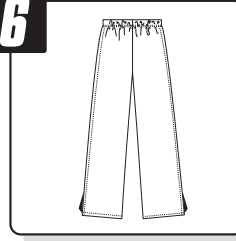

LINED WIND PANT
(Non-printed)

COLORS: RED ONLY
ADULT SIZES: S-XL- **$32.00**
XXL- **$34.00**
XXXL- **$36.00**

ITEM

2