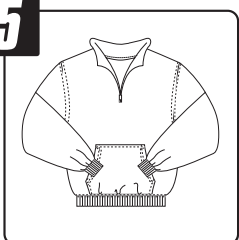

*This can be personalized with name and/or number on back.
 \$5.00 per name; \$2.00 per number*

ITEM

9

LADIES FITTED V-NECK TEE
(Design 4 only - Left Chest Print)

COLORS: Red, Black, White, & Yellow
 ADULT SIZES: S-XL- **\$11.00**
 XXL- **\$12.00**

ITEM

5

1/2 ZIP LONG SLEEVE FLEECE JACKET
(Embroidered Left Chest)

COLORS: Red & Black
 ADULT SIZES: S-XL - **\$24.00**
 XXL - **\$26.00**
 XXXL - **\$28.00**

ITEM

10

LADIES RIB STRETCH TANK TOP
(Design 4 only - Left Chest Print)