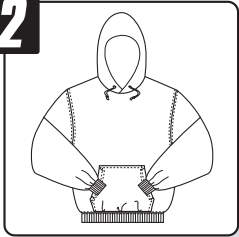

HEAVYWEIGHT HOODED SWEATSHIRT
(Screen printed only)

11oz. 80/20 cotton/polyester heavyweight fleece
COLORS: red, athletic gray, gold, black & white
ADULT SIZES: S-XL - **$26.00**
XXL - **$27.00**
XXXL - **$28.00**

*This can be personalized with name and/or number on back.
$5.00 per name; $2.00 per number*

ITEM

7