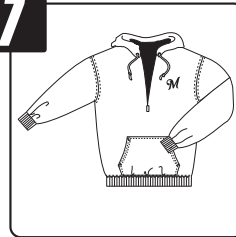

ITEM

2

HEAVYWEIGHT HOODED SWEATSHIRT
(Screen printed only)

11oz. 80/20 cotton/polyester heavyweight fleece
 COLORS: red, athletic gray, gold, black & white
 ADULT SIZES: S-XL - **\$26.00**
 XXL - **\$27.00**
 XXXL - **\$28.00**

*This can be personalized with name and/or number on back.
 \$5.00 per name; \$2.00 per number*

ITEM

7

LINED WIND HOODED PULLOVER
(Screen printed M upper left chest in Gold print)

COLORS: RED ONLY
 ADULT SIZES: S-XL- **\$39.00**
 XXL- **\$41.00**
 XXXL- **\$43.00**

ITEM

3

SILK TOUCH SPORT SHIRT
5oz. 65/35 poly/cotton pique knit
(Screen Printed M only)

COLORS: red, gold, black, & white
 LADIES SIZES: S-XL- **\$16.00**
 XXL- **\$17.00**
 ADULT SIZES: S-XL - **\$16.00**
 XXL - **\$17.00**
 XXXL - **\$19.00**